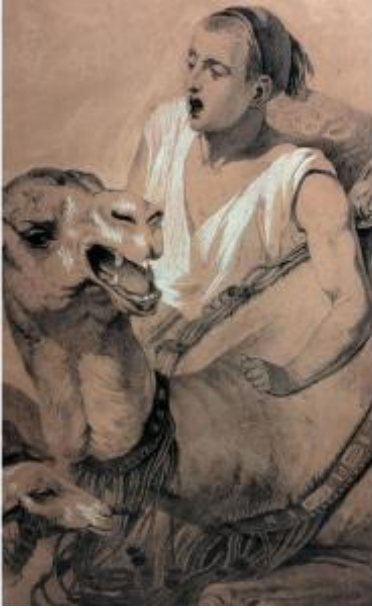

## The Camel Driver - Joseph Cals - Pencil And Chalk - 1886

200 EUR

Signature : Joseph Cals

Period : 19th century

Condition : Bon état

Material : Paper

Width : 70

Height : 90

### Description

The Camel Driver - Joseph Cals - Pencil and Chalk - 1886. Drawing in black pencil and white chalk on beige-tinted paper, depicting an oriental camel driver with his dromedary. The scene shows a man in white clothing, holding his dromedary. Two sheep can be seen in the lower left corner of the work. Mahogany frame.

Damaged glass (impact visible in the lower right corner of the photographs). Dimensions: 90 x 70 cm with frame. Signed Joseph Cals and dated 1886.