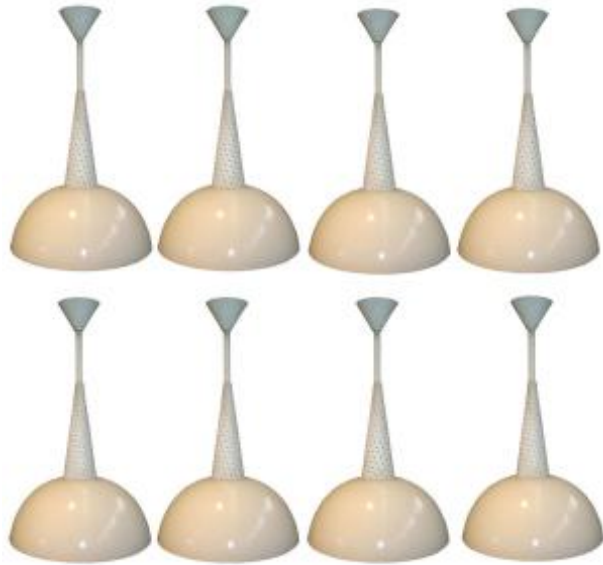

PROANTIC
LE PLUS BEAU CATALOGUE D'ANTIQUITES

Important Lot Of 24 Holophanes Pendant Lights, Opaline Glass, Lacquered Metal, Circa 1950/1960

780 EUR

Signature : Holophane

Period : 20th century

Condition : Bon état

Material : Opale

Description

Large lot of 24 Holophane pendant lights, opaline glass, lacquered metal, circa 1950/1960. Various stem lengths. Unit price: 780 euros. Price negotiable depending on the quantity ordered.