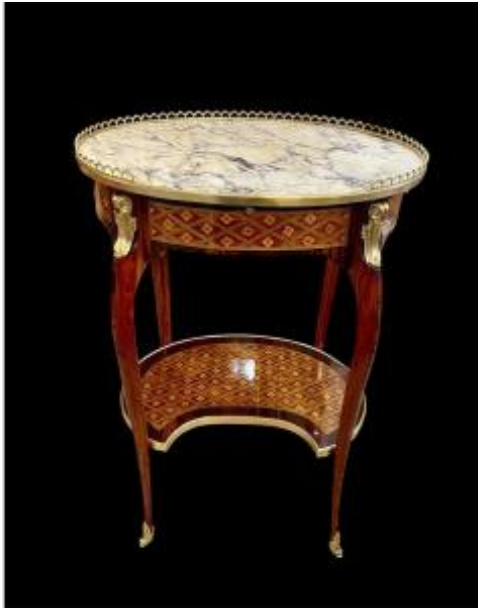

## 19th Century Coffee Table

2 500 EUR

Period : 19th century

Condition : Très bon état

Material : Marquetry

Width : 52 cm

Height : 78 cm

Depth : 39 cm

### Description

A rosewood veneer salon table inlaid with marquetry in the style of the queen within violet wood frames. It opens to reveal a drawer in the side panel and a leather-covered shelf at the front. The cabriole legs are joined by a stretcher shelf and terminate in closed hoof feet. The white veined marble top is framed by an openwork gallery of chased and gilt bronze. 19th century.  
Height: 78 cm, Width: 52 cm, Depth: 39 cm