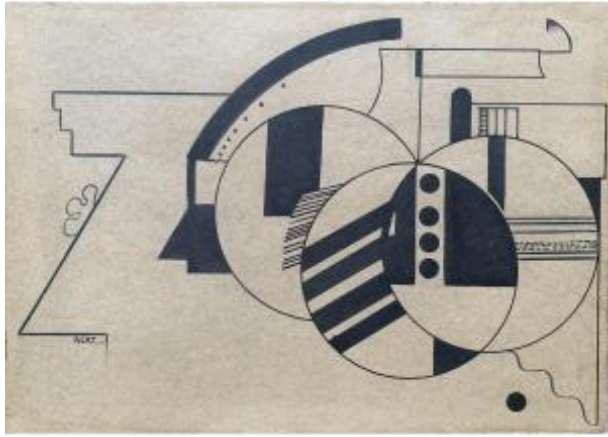

Charles Bert - American Artist - Constructivism - 1930

700 EUR

Signature : Charles BERT

Period : 20th century

Condition : Bon état

Material : Cardboard

Width : 37

Height : 26, 5

Description

Charles Bert (1873-?) Composition, circa 1930. Gouache and pencil on heavy cardboard, signed lower left. 26.5 x 37 cm. Good overall condition with minor stains and a scratch (see photos).

Charles Bert, born in 1873 in Milwaukee, was an American artist known for his abstract and constructivist compositions. He studied in Cincinnati, New York, and at the Académie Julian in Paris. His works are strongly influenced by the European avant-garde, constructivism, art deco, and cubism. Works in the same vein found on Artprice are dated between 1932 and 1936.