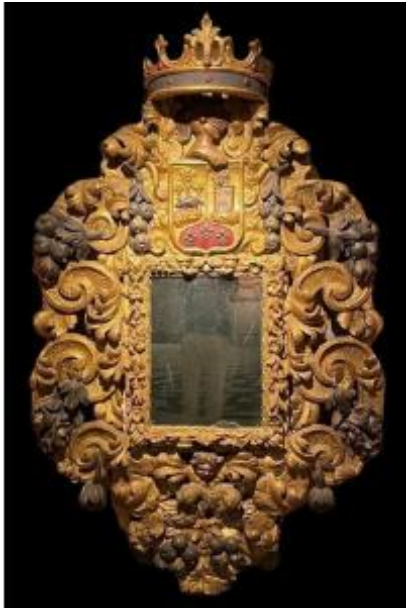

Large Castle Mirror, Baroque 17th Century (210 Cm).

26 000 EUR

Period : 17th century

Condition : Bon état

Material : Gilted wood

Width : 143 cm

Height : 210 cm

Description

Large Baroque castle mirror, 17th century (210 cm). Large carved mirror with a coat of arms cartouche. Baroque, Italy, 17th century. Richly carved, inlaid, and partially gilded wood. Flat cartouche-shaped frame, the wide rim partially pierced with pomegranates, leaves, and a coat of arms cartouche beneath a knight's helmet and crown. The coat of arms is divided into three sections with a tower and a pig on three fleurs-de-lis. Small central mirrored field. Some losses and old restorations. Mount and gilding partially worn. Dimensions: Height: 210 cm Width: 143 cm. Rare large Baroque mirror from the 17th century.