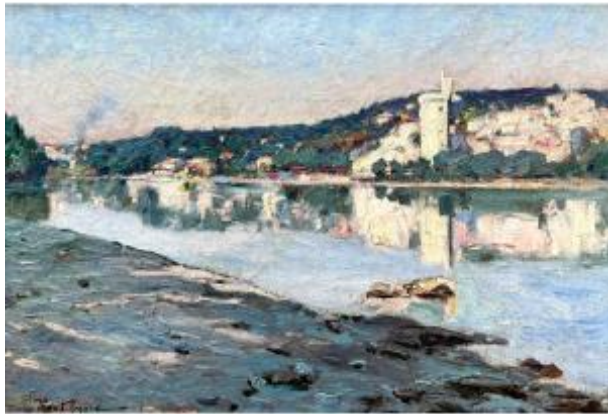

Marius Roux-renard (1870-1936) Orange Avignon Félibre Provence Philippe-le-bel Tower

1 700 EUR

Signature : Marius Roux-Renard

Period : 19th century

Condition : Bon état

Material : Oil painting

Length : 55

Width : 38

Description

Marius ROUX-RENARD (Orange, 1870-Avignon, 1936) The Philippe-le-Bel Tower, circa 1920. Oil on canvas, signed lower left. Dimensions 38 x 55 cm. Dimensions with frame 58 x 74 cm. In good condition.