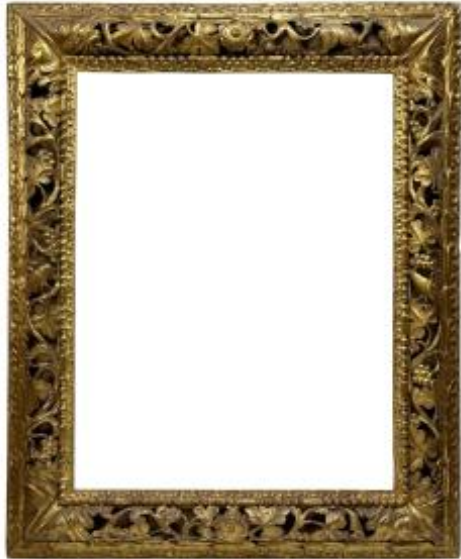

16th-century Venitian Frame -- 95 X 75.5 Cm -- Ref. Pc0261m2

19 000 EUR

Period : 16th century

Condition : Bon état

Material : Gilted wood

Description

Gilt carved wooden frame, openwork decoration of foliate scrolls, flowers, grapes, and birds. 17th century. -- Provenance: Amedeo Montanari Collection. Visible dimensions: 91 x 70 cm. External dimensions: 122 x 101 cm. Rabbet dimensions: 95 x 75 cm. Molding width: 15.5 cm. Thickness: 6 cm. Rabbet width: 2 cm.