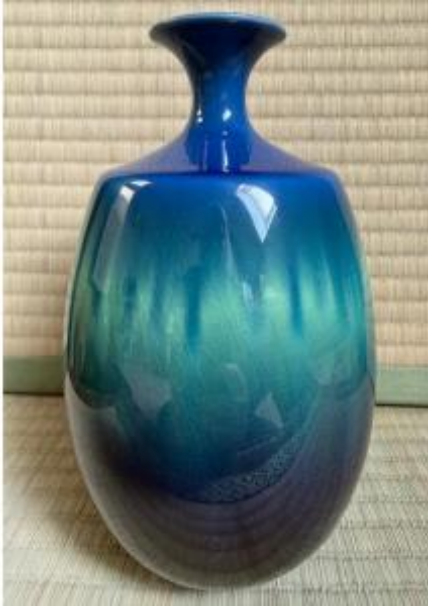

Japanese Vase

500 EUR

Signature : TOKUDA YASOKICHI

Period : 20th century

Condition : Parfait état

Description

Earthenware vase by Master Toku Yasokichi (1933-2009). Early in his career, the Master signed his work Kutari Masahiko; Kendai period. Signed on the base. Beautiful gradient in shades of blue and green. Traditional crackle glaze. The neck measures 4.8 cm in diameter with a height of 22 cm. It comes with its original signed box and authentication papers. Shipping costs extra.