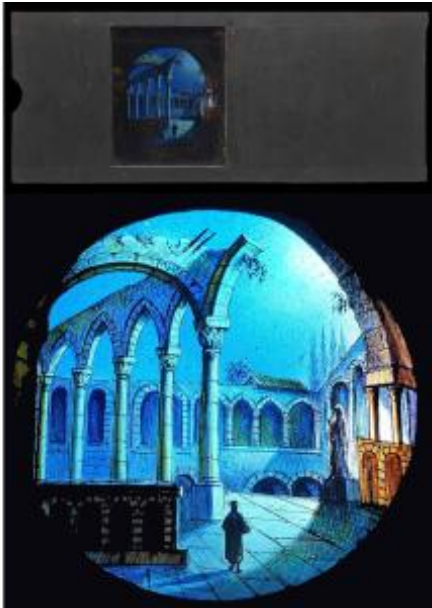

Magic Lantern Plaque 1860 Convent Ruins - Moon Effect

285 EUR

Period : 19th century

Condition : Très bon état

Material : Painted wood

Description

Beautiful original condition for this finely hand-painted French animated slide, circa 1860-70. Titled "RUINS OF A CONVENT - MOONLIGHT EFFECT." Blackened wood and glass. Excellent working order. 29 x 12.5 cm