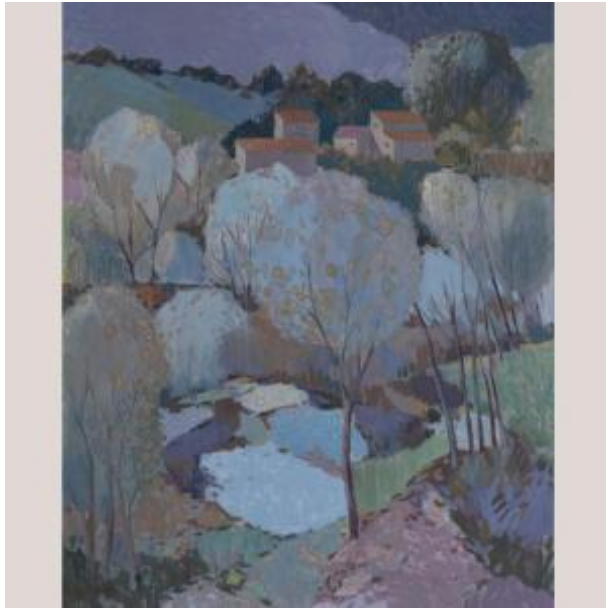

PROANTIC
LE PLUS BEAU CATALOGUE D'ANTIQUITES

Large Pastel Modernist Village Landscape - Garcia Pitarch - Oil On Canvas

2 950 EUR

Signature : Garcia Pitarch

Period : 20th century

Condition : Bon état

Material : Oil painting

Width : 110.5

Height : 130

Description

Description This serene composition by Garcia Pitarch (Valencia, 1910-1992) captures a tranquil hillside village bathed in violet light, its terracotta roofs and silvered trees reflected in calm water. The artist's confident yet delicate brushwork and refined sense of colour create a meditative atmosphere that balances structure with lyricism. Subdued shades of lilac, green, and blue interlace harmoniously, while the rhythmic arrangement of buildings and foliage evokes quiet order and spatial depth. Pitarch's refined palette and soft illumination reflect his mastery of tonal modulation within the mid-20th-century Catalan modernist tradition, merging impressionist sensitivity with formal restraint. The result is an elegant and contemplative landscape that conveys both calm and sophistication. Artist Garcia Pitarch