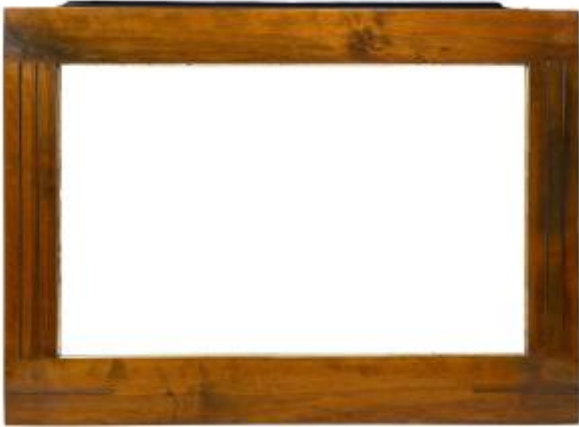

Walnut Veneer Base Frame -- 50.2 X 80.5 Cm -- Ref. Pc0054m1 (pair Pc0053m1)

900 EUR

Period : 20th century

Condition : Bon état

Material : Painted wood

Description

Varnished walnut veneer frame with inlaid copper stringing. Visible gilt bevel (removable). Pairs with PC0053M1. -- Provenance: Amedeo Montanari Collection. Visible dimensions: 49 x 79 cm. External dimensions: 78.2 x 97.2 cm. Rabbet dimensions: 50.2 x 80.5 cm. Molding width: 9 cm. Thickness: 2.1 cm. Rabbet width: 0.3 cm.