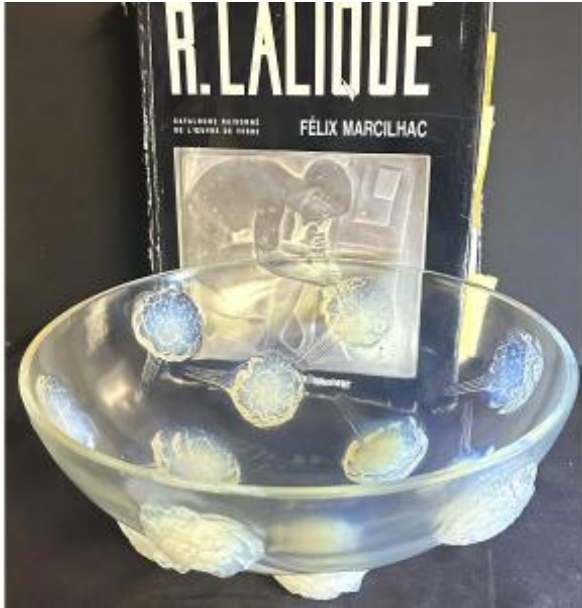

René Lalique 1860-1945 Tournon Model Rare Opalescent Salad Bowl Tournon 1928 Ref 401 Marcilhac

1 200 EUR

Signature : René LALIQUE (1860-1945)

Period : 20th century

Condition : Très bon état

Material : Glass

Diameter : 30,5 cm

Height : 12 cm

Description

René Lalique (1860-1945). Large and deep opalescent pressed molded glass bowl. Rare Tournon model, signed in relief "R. Lalique France". Model created in 1928 and not produced after 1947. Dimensions: Diameter: 30.5 cm. Height: 12 cm. In very good condition. Referenced in the catalogue raisonné of R. Lalique's glasswork, model No. 401, page 298. Félix Marcilhac. Shipping within France: EUR30 via Colissimo registered mail from La Poste, with insurance and tracking. You can follow my gallery to be notified of new items...