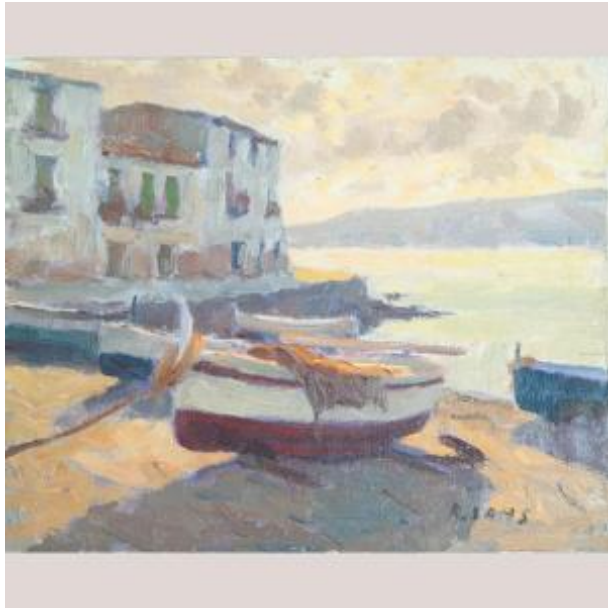

## Boats On The Shore, Catalonia - Post-impressionist Oil - Signed R. Sans

450 EUR

Signature : Signed R. Sans

Period : 20th century

Condition : Bon état

Material : Oil painting

Width : 27

Height : 22

### Description

This evocative coastal scene, signed R. Sans, portrays a tranquil Mediterranean morning or evening along the Catalan coastline. Painted in oil on canvas, the composition captures moored fishing boats resting on sunlit sands before whitewashed seaside houses, their facades reflecting the soft hues of the setting or rising sun. The artist's loose, impressionistic brushwork conveys shimmering light and atmosphere rather than strict realism, blending gentle tones of ochre, lilac, and pearl grey to suggest the fleeting effects of dawn or dusk. The use of thick impasto and expressive texture imbues the work with immediacy and warmth, evoking the spirit of plein-air painting. The overall harmony of light and color reflects a lyrical interpretation of coastal life in Catalonia, reminiscent of the