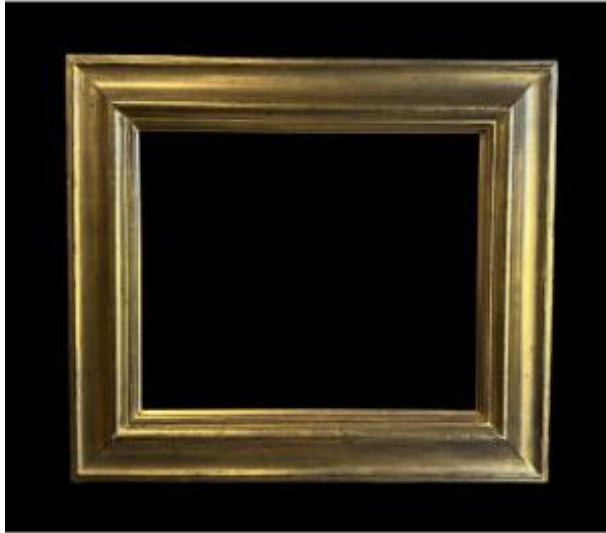

## 20th Century Gilded Wood Frame - 37.4 X 45.4 Cm

680 EUR

Period : 20th century

Condition : Bon état

Material : Gilded wood

Width : 46,3 cm

Height : 38,6

### Description

20th-century giltwood frame. Visible dimensions: 37.4 x 45.4 cm. External dimensions: 57 x 65 cm. Rabbet dimensions: 38.6 x 46.3 cm. Molding width: 9.5 cm. Thickness: 4.7 cm. Rabbet width: 1.2 cm. Stock reference: 00334