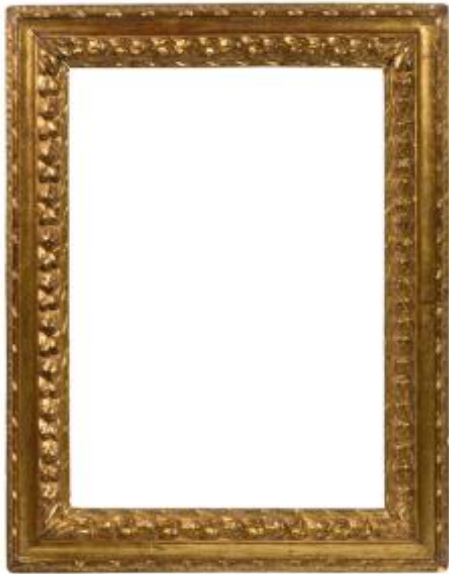

17th Century Italian Frame With Reversed Profile -- 76.5 X 57 Cm -- Ref. 3132

4 500 EUR

Period : 17th century

Condition : Bon état

Material : Gilted wood

Description

Italian carved wooden frame, gilded with gold leaf, reversed profile, view decorated with fruit. 17th century. -- Provenance: Amedeo Montanari Collection. View dimensions: 52 x 42.5 cm External dimensions: 78 x 70 cm Rebate dimensions: 55 x 45 cm Molding width: 13 cm Thickness: 5.5 cm Rebate width: 1 cm