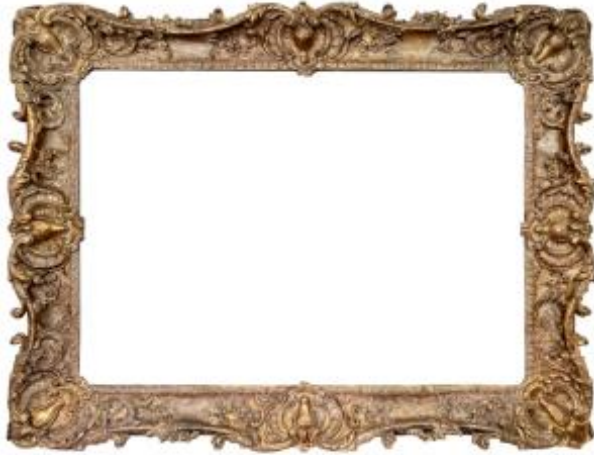

Louis XV Period Frame -- 128.5 X 182.5 Cm -- Ref. 3047

50 000 EUR

Period : 18th century

Condition : Bon état

Material : Solid wood

Description

Large carved solid oak frame from the 18th century. Rocaille decoration, foliage scrolls, flower arrangements, broken shells & hearts in the taste of Jean Baptiste Tiliard, ordinary carpenter of the Garde-Meuble du Roy Louis XV.  
-- Provenance : Collection Amedeo Montanari. Dimensions seen: 178 x 124.5 cm  
External dimensions: 165 x 220 cm Rebate dimensions: 128.5 x 182.5 cm Molding width: 21 cm Thickness: 12.5 cm Rebate width: 2.3 cm