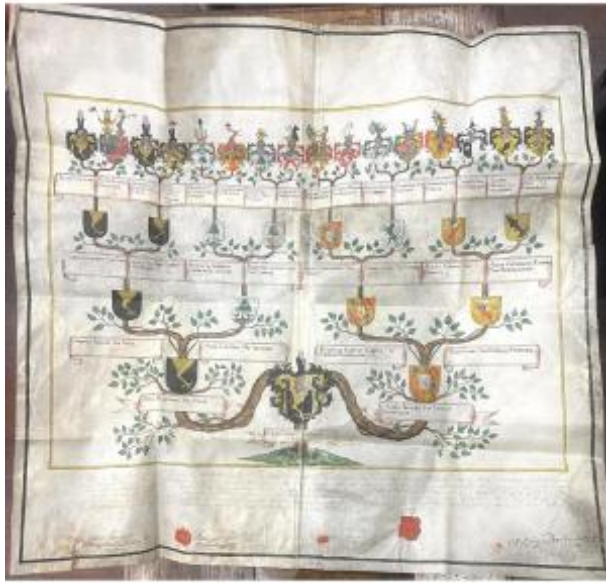

## Genealogy Von Staal & Reinach

1 600 EUR

Period : 18th century

Condition : Bon état

Material : Parchment

Length : 93

Width : 87

### Description

Large armorial family tree of Maria Clara von Staal's ancestors, dating back to her sixteen great-great-grandparents. June 30, 1764. Assembly of four sheets of parchment (93 x 87 cm). Two red wax seals; signatures. Superb heraldic document, presenting the coats of arms of the following families: von Staal, Bizanzerin, von Heidenbourg, de Alvelda, von Rodoant, von Moorsse, von Vander Graght, von Reinach Fousse-magne and von Reinach Munstrol, Böcklin von Böcklinsau, von Zurhein, von Kopestein, von Reinach, von Veitersheim, von Reichenstein, von Kentzingen. Marie Claire de Staal was born in 1749 in Cravanche, to Pierre François de Staal and Marie Béatrice de Reinach Fousse-magne. She died in 1827 in Besançon.