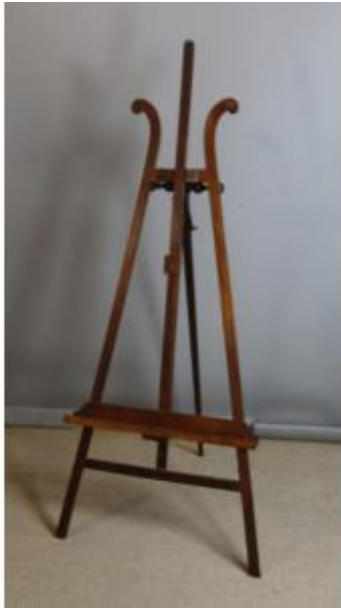

19th Century Walnut Easel

450 EUR

Period : 19th century

Condition : Très bon état

Material : Walnut

Length : 0,80m

Height : 2,26m

Description

19th century lyre-shaped walnut easel. Very good condition. DIMENSIONS: 2.26m high and 0.80m long for the base. Delivery on quote.

Dealer

Philippe Cote Antiquités

Antiquaire Généraliste

Tel : 06 07 40 27 64