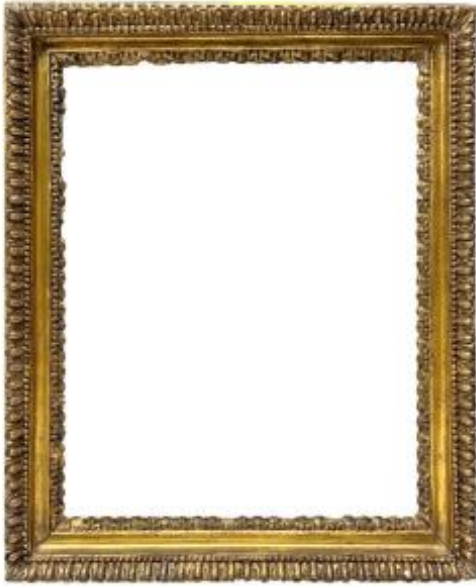

18th Century Italian Frame -- 37 X 29.9 Cm -- Ref. 2397

1 800 EUR

Period : 18th century

Condition : Bon état

Material : Gilted wood

Description

Italian carved wooden frame, bec de corbin molding decorated with gadroon friezes, pearls and water leaves. View dimensions: 34.5 x 27.5 cm External dimensions: 44.6 x 37.6 cm Rebate dimensions: 37 x 29.9 cm Molding width: 5.1 cm Thickness: 4.1 cm Rebate width: 1.2 cm