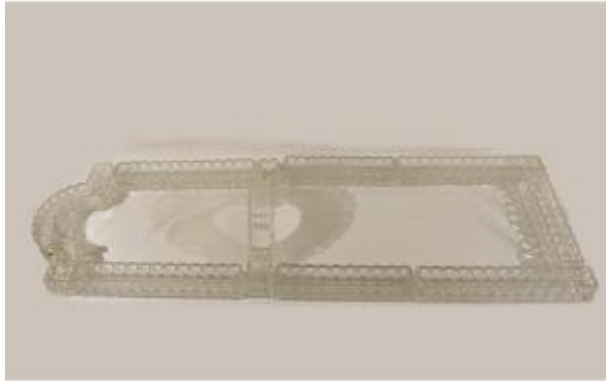

## Val Saint Lambert Cristal Table Flower Display, "bamboo" Model

1 200 EUR

Signature : Val Saint Lambert

Period : 19th century

Condition : Très bon état

Material : Crystal

Length : 100 cm

Width : 31,5 cm

### Description

Val Saint Lambert crystal table display Model called "Bamboo" 19th century 9 elements  
Completely modular 4 large: 30 cm 3 medium: 23 cm 1 rounded sides: 31 cm x 13 cm 1 "bridge": 31 cm x 11.5 cm high Total dimension as shown in the photo: 100 cm x 31.5 cm Perfect condition  
All deliveries, careful shipping with insurance