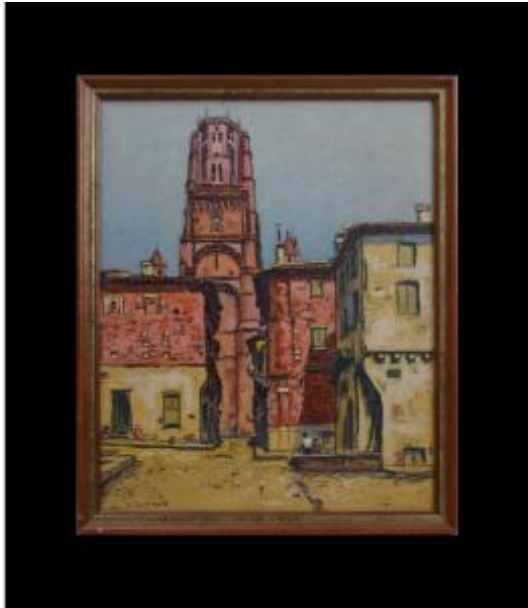

René Ligeron 1880-1946. "saint Cecilia Cathedral In Albi."

150 EUR

Signature : René Ligeron 1880-1946.

Period : 20th century

Condition : Parfait état

Material : Gouache

Width : 31,5

Height : 39,5

Description

René Ligeron 1880-1946. "Saint Cecilia Cathedral in Albi." Gouache. Framed and signed lower right. Dimensions of the subject : 39.5 x 31.5 cm. Dimensions with its frame : 44.2 x 36.3 cm. René Ligeron is a painter and engraver. He exhibited in Paris at the Salon des Artistes Français and des Aquarelistes Français.