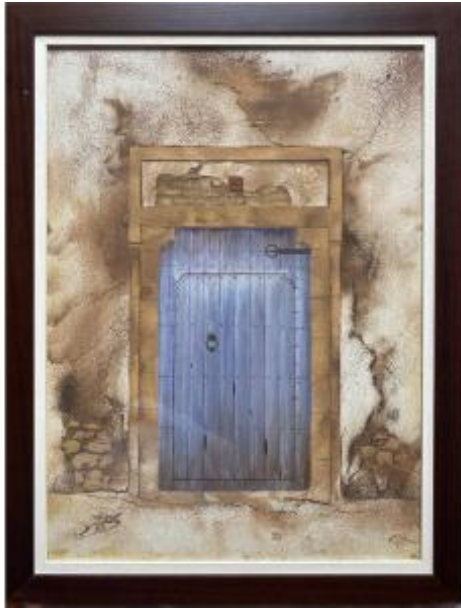

The Door. Zine Abdelouahab (20th-21st Century)

400 EUR

Signature : ZINE ABDELOUAHAB

Period : 20th century

Condition : Très bon état

Material : Other

Length : 77

Width : 60

Description

Mixed media and sand on canvas Dimensions: canvas 67 × 50 cm -- framed 77.5 × 59.5 cm
Signature: bottom left "Zine 95" Original work by Zine Abdelouahab representing a traditional blue door, framed by a wall of stones and patinated plaster. The artist, a master in the integration of natural materials, uses here a carefully selected sand of which each grain has been subjected to a precise temperature to obtain the desired shade. This unique technique gives the surface a tactile relief and a visual warmth, evoking sunny walls and the authentic texture of Mediterranean facades. The fineness of the details and the harmony of ochres and blues give this work a character that is both poetic and timeless.
Condition: Very good condition, wooden frame with clear glass rod. For shipping it will only be