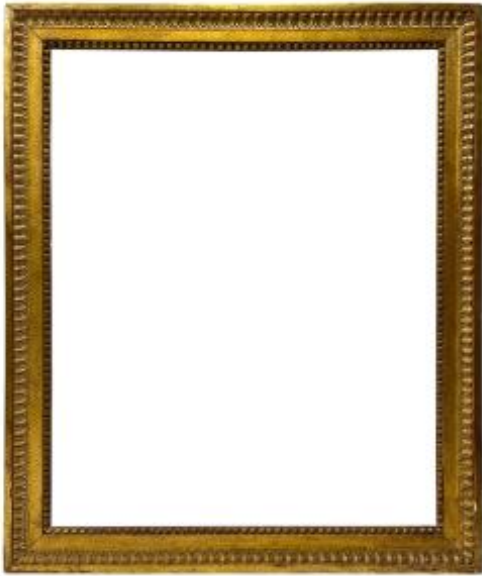

Louis XVI Period Frame -- 62.5 X 51 Cm -- Ref. Pc0025m1

1 000 EUR

Period : 19th century

Condition : Bon état

Material : Gilted wood

Description

Louis XVI period frame, in gilded carved wood, heart-shaped and pearls. 19th century. --

Provenance: Collection Amedeo Montanari. View

dimensions: 61 x 49.5 cm External dimensions:

71.3 x 60.5 cm Rebate dimensions: 62.5 x 51 cm

Molding width: 5.5 Thickness: 3.5 Rebate width:

0.7

Dealer

Pentcheff Cadres