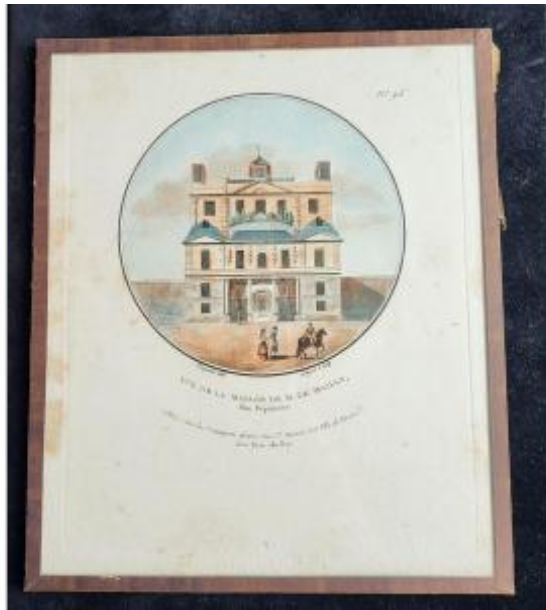

Color Engraving, View Of The House Of Mr De Wailly In Paris Paris By Campion

275 EUR

Signature : Sergent

Period : 18th century

Condition : Très bon état

Material : Paper

Length : 21 cm.

Width : 18 cm.

Diameter : 11cm.

Description

View of Mr. De Wailly's house on Rue Pépinière in Paris, engraved in color after Sergent's drawing. With visible copper basin in a glass mount with paper frame.

Dealer

Laurent Oïffer-Bonsel