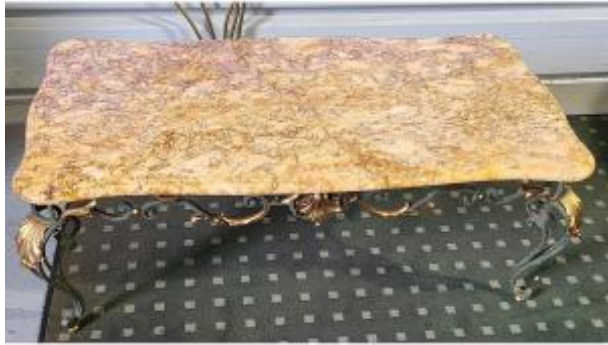

## Wrought Iron And Marble Coffee Table 1950

650 EUR

Period : 20th century

Condition : Bon état

Material : Wrought iron

Length : 108 cm

Width : 58 cm

Height : 42 cm

### Description

Coffee table in wrought iron with oxidized bronze patina and golden foliage decor, top in pink and ochre brocatelle marble.