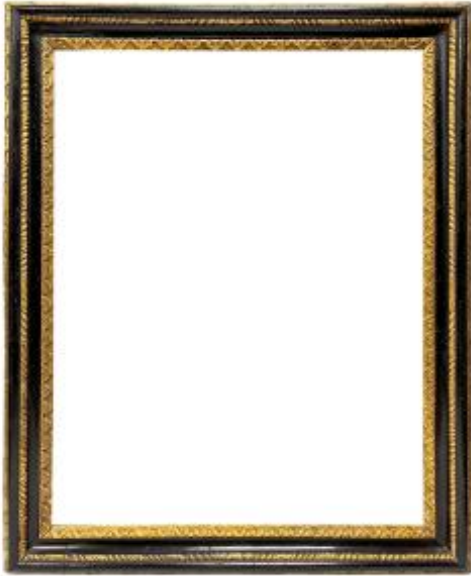

18th Century Italian Frame -- 81.8 X 64.5 Cm -- Ref. Pc0019m1

3 200 EUR

Period : 18th century

Condition : Bon état

Material : Gilted wood

Description

Italian frame (Rome) from the 18th century, bec de corbin molding in blackened wood enhanced with twisted ribbon and acanthus leaves and gilded oves. -- Provenance: Collection Amedeo Montanari. View dimensions: 80.5 x 62.5 cm External dimensions: 97 x 79 cm Rebate dimensions: 81.8 x 64.5 cm Molding width: 10 Thickness: 5.2 Rebate width: 0.9