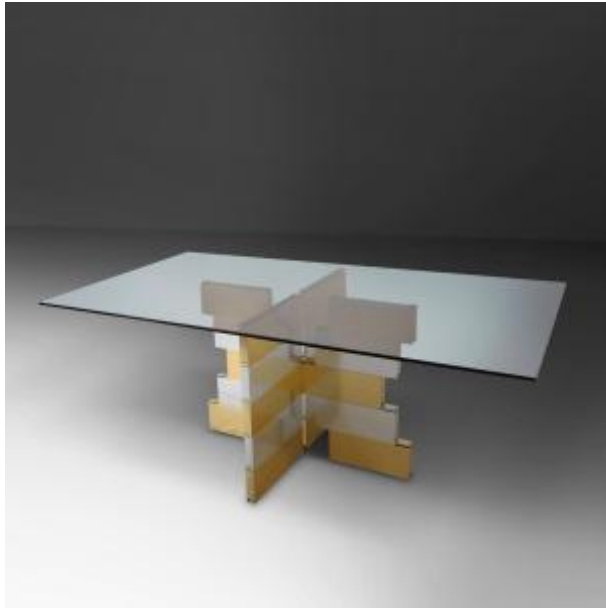

## Postmodern Dining Table In The Style Of Paul Evans, 1970s

5 000 EUR

Period : 20th century

Condition : Quelques manques

Width : 210

Height : 76

Depth : 100

### Description

Belgium / 1970 / dining table / aluminium, glass / Mid-century / post-modern / Striking post-modern dining table in the manner of the famous Cityscape series by Paul Evans. The base of this dining table is made of anodized aluminum elements that can be moved separately so that you can modify the table in different setups. On top a thick rectangular glass top. It has some small user damage as you can see on the pictures. This brutal and beautifully sculpted furniture in metal and glass is both an artwork as a practical piece of furniture. The designer focussed on the play of light over pure form and gives the owner the ability to set the table to its own satisfaction. The sleek, transparent glass surface not only creates an illusion of spaciousness but also allows the shimmering

#### Gallery K7

Antiquités et design

Mobile : 0496420048

Kasteeldreef 7

Tielt 8760

metallic details to shine through, adding a touch of luxury to your decor. Still chic today, this unique table adds contrast and light to any interior, making it the perfect centerpiece for any room.