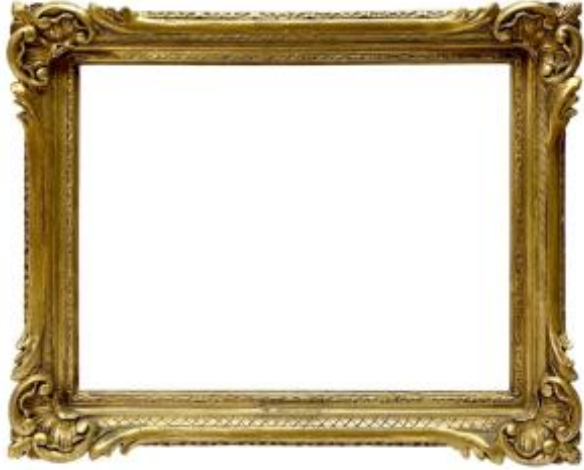

Louis XV Style Frame -- 28 X 36 Cm -- Ref. 2350

300 EUR

Period : 20th century

Condition : Bon état

Material : Stucco

Description

Louis XV style frame, in wood and gilded stucco, decorated with shells detached from the corners, repairure screen. 20th century. View dimensions: 25.5 x 34 cm External dimensions: 34 x 42.5 cm Rebate dimensions: 28 x 36 cm Molding width: 4.4 cm Thickness: 4 cm Rebate width: 0.8