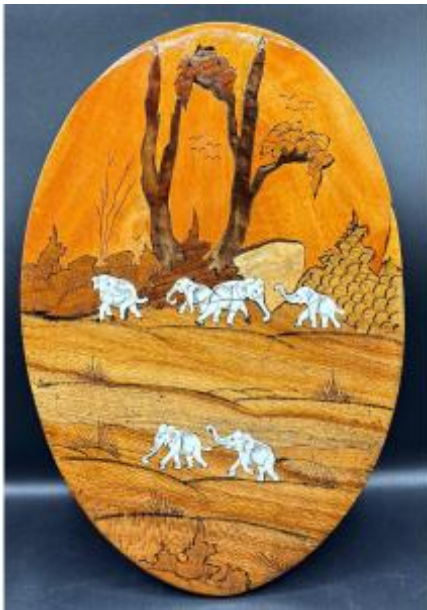

Small Inlaid And Painted Panel From India Circa 1930

380 EUR

Signature : INCONNU

Period : 20th century

Condition : Parfait état

Material : Wood marquetry

Width : 25,2 centimètres

Height : 38 centimètres

Depth : 1,3 centimètre d'épaisseur

Description

A small decorative panel...In precious wood marquetry...With small carved elephant subjects...There are also paintings for some foliage and for the birds...In good condition, just wear from use...With when you look at the edge, small detachments of the two assembly layers...Which do not interfere in any way...It has also been to a cabinetmaker who gave it a makeover...! Has naive sides, and other very professional ones...From the 1920s/30s...Origin: INDIA...Weight: 615 gr