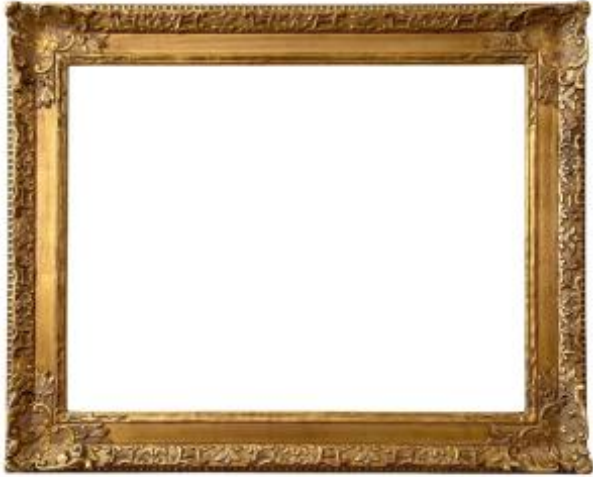

Louis XIV Style Frame -- 61.3 X 81.8 Cm -- Ref. 2332

600 EUR

Period : 20th century

Condition : Bon état

Material : Stucco

Description

Louis XIV style frame in wood and gilded stucco, Bérain inspiration decor, scrolls and flowers.  
Early 20th century. View dimensions: 58.5 x 78.5 cm External dimensions: 79.8 x 100 cm Rebate dimensions: 61.3 x 81.8 cm Molding width: 10 cm Thickness: 7.5 cm Rebate width: 1.3 cm