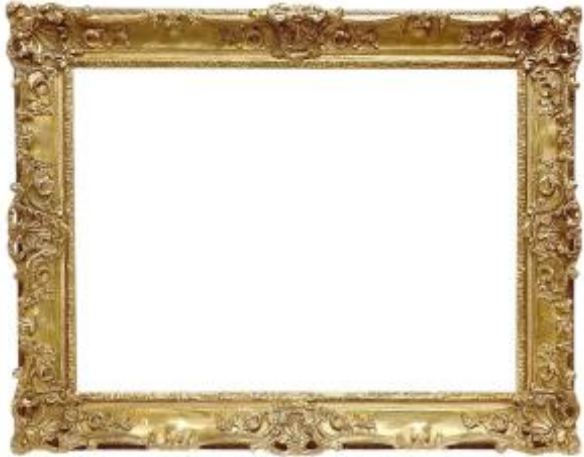

Louis XV Style Frame -- 53.8 X 73 Cm -- Ref. 2329

1 000 EUR

Period : 19th century

Condition : Bon état

Material : Stucco

Description

Louis XV style frame, wooden base and stucco moldings, with openwork rocaille decoration, 19th century. View dimensions: 51 x 70.5 cm
External dimensions: 70 x 89.5 cm Rebate dimensions: 53.8 x 73 cm Molding width: 9 cm
Thickness: 6.5 cm Rebate width: 1.3 cm