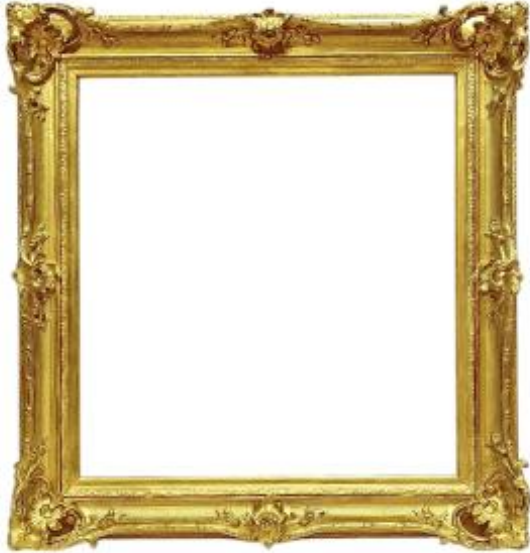

Louis XV Style Frame - 45.4 X 47.8 Cm - Ref. 2324

800 EUR

Period : 20th century

Condition : Bon état

Material : Stucco

Description

Louis XV-style frame, wood base and stucco moldings, with rocaille decoration, 20th century.

Sight dimensions: 43 x 45.7 cm Exterior

dimensions: 57.3 x 59.7 cm Rebate dimensions:

45.4 x 47.8 cm Moulding width: 7 cm

Thickness: 7 cm Rebate width: 1.2 cm

Dealer

Pentcheff Cadres

Antique frames

Tel : 04 91 42 81 33