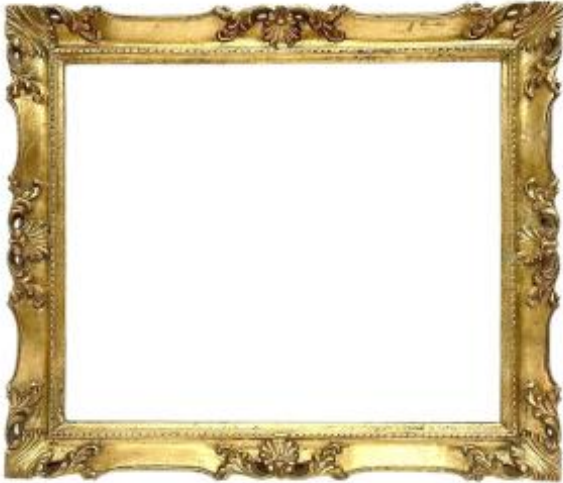

Louis XV Style Frame -- 50.3 X 60.7 Cm -- Ref. 2322

700 EUR

Period : 20th century

Condition : Bon état

Material : Gilted wood

Description

Louis XV style frame, in carved and gilded wood, decorated with stylized shells and foliage, 20th century. View dimensions: 48 x 58 cm External dimensions: 62.2 x 72 cm Rebate dimensions: 50.3 x 60.7 cm Molding width: 7 cm Thickness: 6 cm Rebate width: 1.2 cm