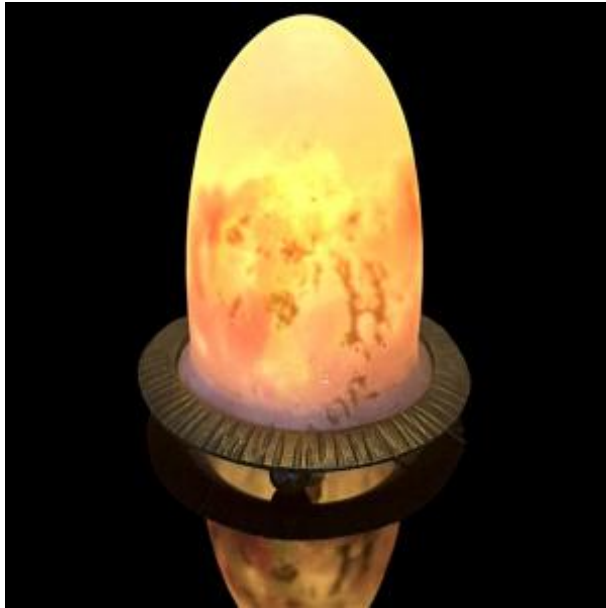

## Muller Freres Lunéville Nightlight

700 EUR

Signature : Muller Freres

Period : 20th century

Condition : Bon état

Material : Glass

Diameter : 14,1 cm

Height : 15,5 cm

### Description

Charming Art Deco Nightlight by Muller Frères - Lunéville, 1920-1930 This delightful Art Deco nightlight by Muller Frères in Lunéville features an ovoid marmoréen glass globe in warm, nuanced tones of rose, cream, green, and touches of amber. The shade rests on a circular patinated metal mount with a simple and elegant radiating pattern, supported by three small spherical feet. A poetic and refined decorative piece, perfect for soft, ambient lighting. Signature: "Muller Frères Lunéville" on the shade Condition: Ground chips at the base of the shade Dimensions: Height: 15.5 cm - Width: 14.1 cm Period: 1920-1930 Reference: 74