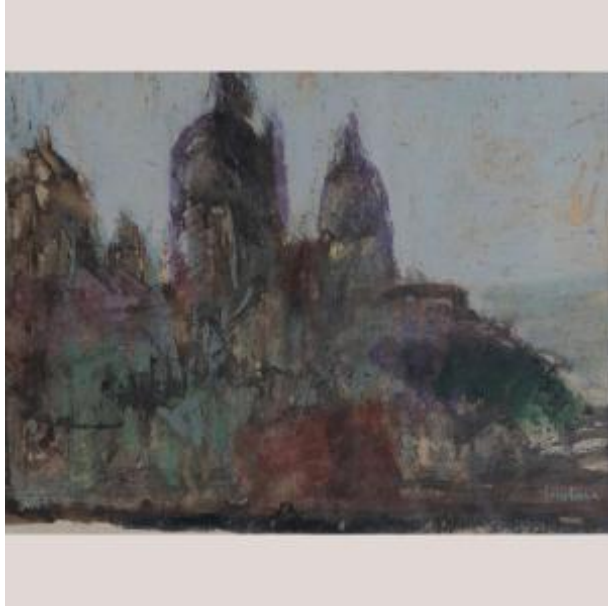

PROANTIC
LE PLUS BEAU CATALOGUE D'ANTIQUITES

Cityscape Possibly Barcelona - High-quality Undiscovered Impressionist Artist

800 EUR

Period : 20th century

Condition : Bon état

Material : Paper

Width : 38.5

Height : 31.5

Description

This striking mixed-media cityscape by a high-quality undiscovered impressionist artist elegantly captures an atmospheric skyline suggestive of Barcelona. Masterfully blending oil pastel with other media, the artist creates rich, textural depth that softly evokes historic domes and architectural silhouettes without explicit definition. A sophisticated palette of muted violets, gentle greens, and earthy ochres enhances the dreamy, nostalgic atmosphere, while the fluid, expressive brushwork and delicate layering reveal artistic maturity and emotional nuance. Rather than precise depiction, the work offers viewers a poetic vision that prioritizes mood, memory, and evocative beauty. Its refined impressionist aesthetic subtly hints at mid-to-late 20th-century European traditions, resonating deeply with those