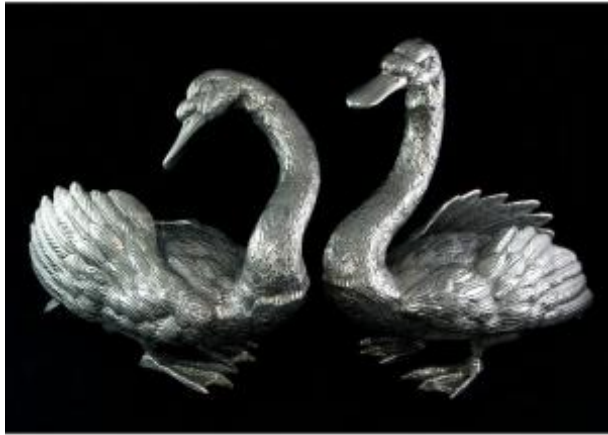

Important Pair Of Table Sculptures Depicting A Swan Couple

450 EUR

Period : 20th century

Condition : Bon état

Length : 23,5 cm

Width : 8,5 cm

Height : 21,5 cm

Description

An elegant pair of decorative bronze sculptures with a silvered patina, depicting a swan couple in a harmonious and graceful posture. Each bird is rendered with great attention to detail, from the finely worked plumage to the naturalistic modelling of the neck, beak, and webbed feet. The feathers are delicately defined, creating a refined texture that subtly catches the light. The complementary positioning of the swans--one facing left, the other right--suggests a moment of tenderness or quiet elegance, lending the ensemble a strong sculptural presence. These sculptures are designed to adorn a large table or console, bringing a classic and decorative touch to an elegant interior. Stamped ITALY under the feet, indicating Italian production, likely from the second half of the 20th century, in the tradition of

Mobile : 06 62 59 77 70

Paris 75016

fine decorative bronze work. Dimensions Height:
21.5 × Length: 23.5 × Width: 8.5 cm Height: 18.5
× Length: 23 × Width: 8.5 cm Gross weight 2.043
kg 1.939 kg Condition report Very good overall
condition. Even patina, with no losses or visible
restorations.