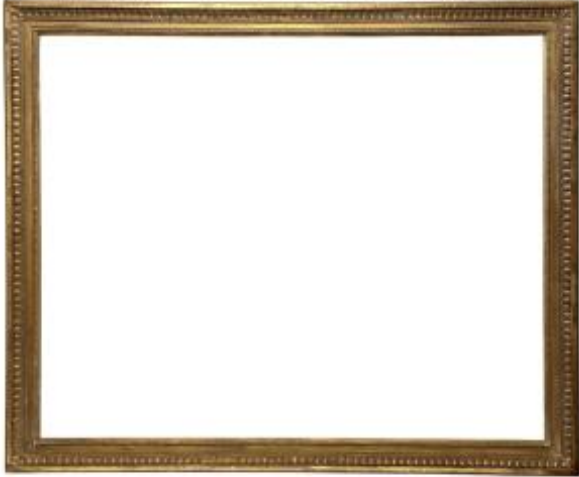

Louis XVI Style Frame -- 107.6 X 85.6 Cm -- Ref. 1077

900 EUR

Period : 19th century

Condition : Très bon état

Material : Stucco

Description

Louis XVI style frame in wood and gilded stucco decorated with friezes of hearts and pearls. Late 19th century. View dimensions: 105.20 x 83.60 cm External dimensions: 119 x 97.70 cm Rebate dimensions: 107.60 x 85.60 cm Molding width: 7 cm Thickness: 3 cm Rebate width: 0.90 cm