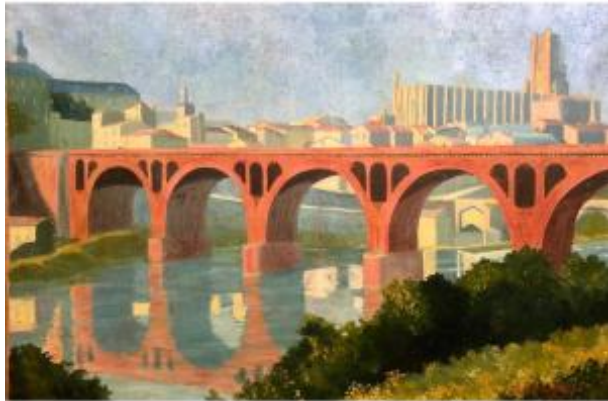

Alfonsober 1935, The New Bridge Of Albi, Very Large Format, Art Deco

780 EUR

Signature : Alfonsober

Period : 20th century

Condition : Etat d'usage

Material : Oil painting

Length : 115 cm

Height : 78 cm

Description

Oil on canvas mounted on a frame. Signature lower right: Alfonsober -35The painting is in good condition, it holds well to the canvas, note old restorations, some wear and stains. The frame has been changed. Very beautiful painting typically Art Deco with bright colors and a great composition. The New bridge of Albi with the Sainte Cécile cathedral and the Palais de la Berbie on the left. This old bridge was built around 1040 and is classified as a historic monument by UNESCO. Dimensions: 115 x 78 cmShipping: secure packaging and delivery by registered Colissimo with insurance, for mainland France: 40EUR - Europe 50 Euros, Rates for other countries: contact us. Free delivery in Paris.