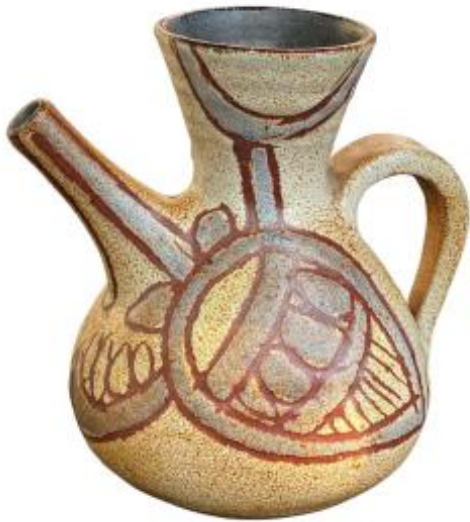

Accolay Vase, 1960s

450 EUR

Signature : Accolay

Period : 20th century

Condition : Très bon état

Material : Sandstone

Width : 22cm

Height : 22cm

Description

Abstract mid century vase by the pottery Accolay pottery, 1960s. In heavy stoneware pottery with earthy, marled tones and incised decor. Striking accent piece from 1960s France. Signed to the base. Height, width 22cm Perfect condition