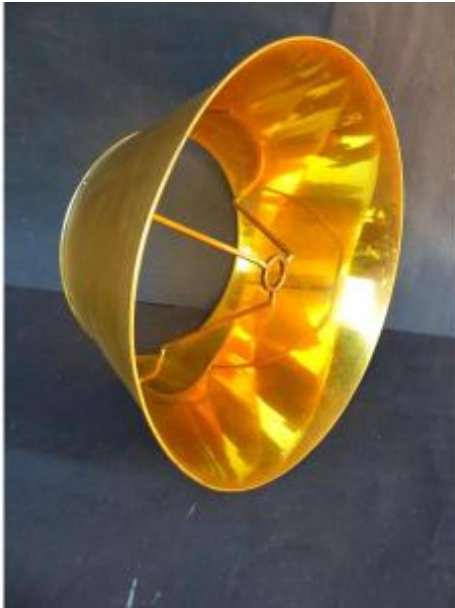

Paintable & Gold Metal Lampshade, Large Decoration, 1960s

90 EUR

Signature : anonyme

Period : 20th century

Condition : Bon état

Material : Brass

Length : abat jour de 19 cm à 28 cm.

Height : 15,5 cm.

Description

I'm offering you this beautiful lampshade made of gilded sheet metal on the inside and paintable on the outside. Stock from a former decorator from Seine & Marne.

Dealer

Philippe Beaudoin Antiquités