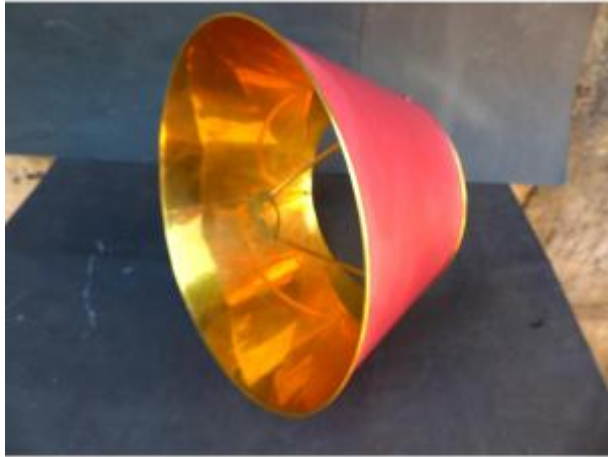

Painted & Gold Sheet Lampshade, Large Decoration, 1960s

90 EUR

Signature : anonyme

Period : 20th century

Condition : Etat d'usage

Material : Brass

Length : abat-jour de 15,5 cm. à 28,5 cm.

Height : 15,5 cm.

Description

Good painted sheet metal lampshade, unfortunately needs to be reworked (see photos). The interior is gilded, in good condition and of high quality. A similar one is available on my pages. 20 mm diameter of the attachment.