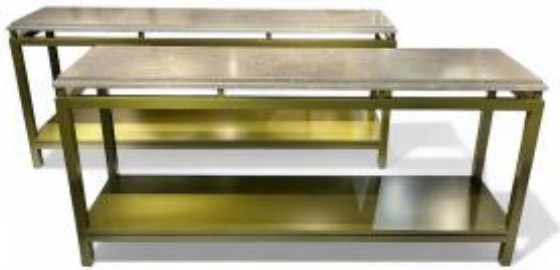

## Pair Of Console Tables Decorated With Hainaut Blue Stone, Belgium Circa 1980

4 750 EUR

Period : 20th century

Condition : Très bon état

Material : Stone

Length : 180/200

Width : 40

Height : 86

### Description

Here is a pair of elegant and very well-made consoles that can be purchased together or separately (2650EUR / piece). This is a Belgian work circa 1980. The manufacturing, probably custom-made, is of very good quality and the design very neat. The structure is in solid wood coated with a qualitative lacquer with a satin appearance, in artichoke green gray color. They are garnished with a two-layer shelf in stepped blue stone from Hainaut (Belgium) polished satin in an impeccable condition. The two pieces of furniture, as a whole, are really very well preserved. The shelves are perfect. The legs are perfectly adjusted and structurally solid as in their origin. The superb lacquer shows some (very few) traces of functional wear at the base, practically undetectable. Here is a refined set,