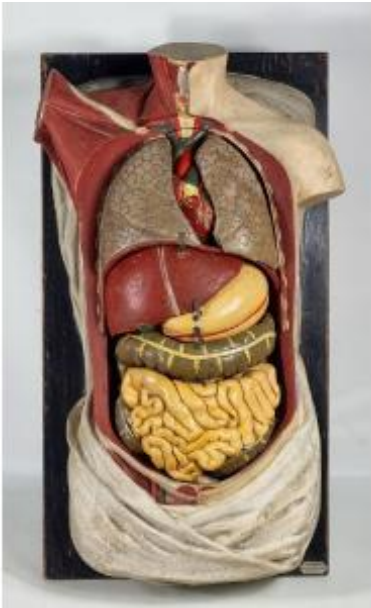

Large Anatomical Model Paper Mache Prof. Dr. Benninghoven

1 650 EUR

Signature : Prof. Dr. Benninghoven

Period : 19th century

Condition : Quelques manques

Width : 41

Height : 75

Description

An exceptional and unique piece from the 19th century: a large anatomical model made of papier-mâché and plaster, hand-painted. Marked with the original label: Prof. Dr. Benninghoven (vormals Dr. Benninghoven & Sommer) Berlin NW 21, Turmstrasse 19. Mounted on a black wooden base, with its original wooden stand. The model represents a human torso with a removable frontal part: inside, we discover various detachable internal organs made of papier-mâché. 8 removable parts in total, all numbered for easy identification. Condition: Complete and in good vintage condition. A few elements have small damage. Each piece has been photographed. There is a crack inside the torso, probably due to a fall. This caused additional damage to the left lung and intestines. However, these defects are

Dealer

Antiques La Tresorerie

Généraliste

Tel : 0031

Mobile : [0] 610464462

Gortstraat 63

Middelburg 4331LB

not visible when all the elements are in place in the body. Wooden Plaque Dimensions: Height: 75 cm (29.5 inches) Width: 41 cm (16.1 inches) Thickness of body and frame (without base): 21 cm (4.3 inches) If you would like additional pictures, please let me know! Thank you for visiting my shop, With love and regards, Ben