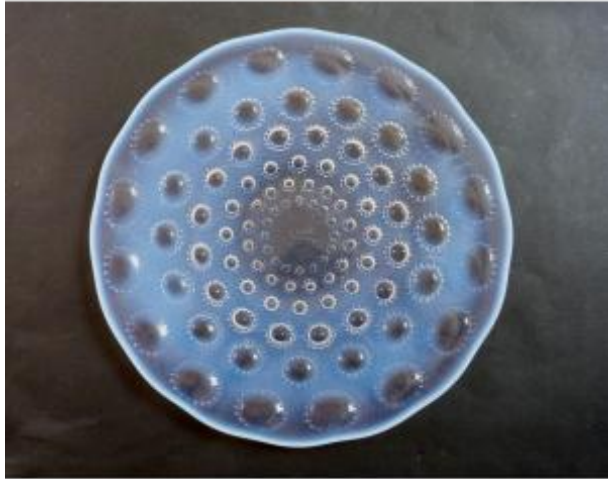

René Lalique Art Deco Opalescent Glass Dish Asters 1935

320 EUR

Signature : René Lalique (1860-1945)

Period : 20th century

Condition : Bon état

Material : Glass

Diameter : 28

Description

pressed opalescent glass dish molded signature
sandblasted in the center R Lalique France model
asters created in 1935 period glass scratches from
use and small air bubbles pretty unusual model
28cm in diameter all questions welcome