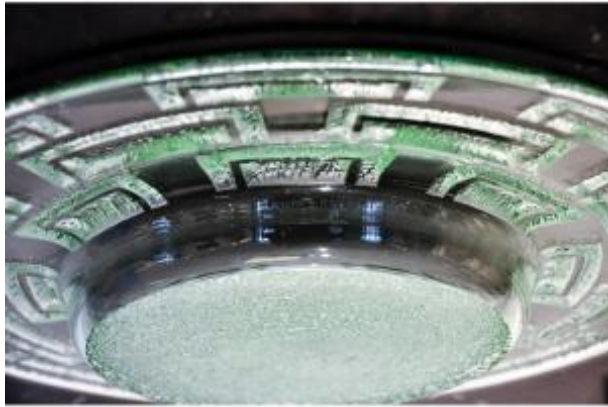

**PROANTIC**  
LE PLUS BEAU CATALOGUE D'ANTIQUITES

---

Circular Dish Signed Daum Nancy In Molded Glass With Frosted Geometric Design, 20th Century.

600 EUR

Signature : Daum Nancy

Period : 20th century

Condition : Parfait état

Material : Glass

Diameter : 38 cm

Description

Crystal dish, signed Daum Nancy, featuring a raised geometric satin-finished design on a transparent background, wheel-carved. The center has a bubbled texture evoking frost or intentional corrosion integrated into the composition.