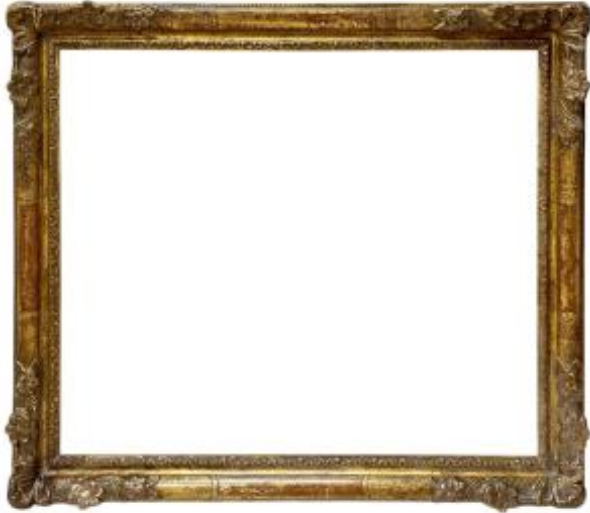

Louis XIV Style Frame -- 47.3xx 56.6 Cm -- Ref. 1117

600 EUR

Period : 20th century

Condition : Bon état

Material : Stucco

Description

Louis XIV style frame known as "with flowered corners". Patinated gold leaves, deep red ochre plate. View dimensions: 45.2 x 54.1 cm External dimensions: 55.8 x 65 Rebate dimensions: 47.3 x 56.6 Molding width: 5.7 cm Thickness: 3.7 cm Rebate width: 1 cm