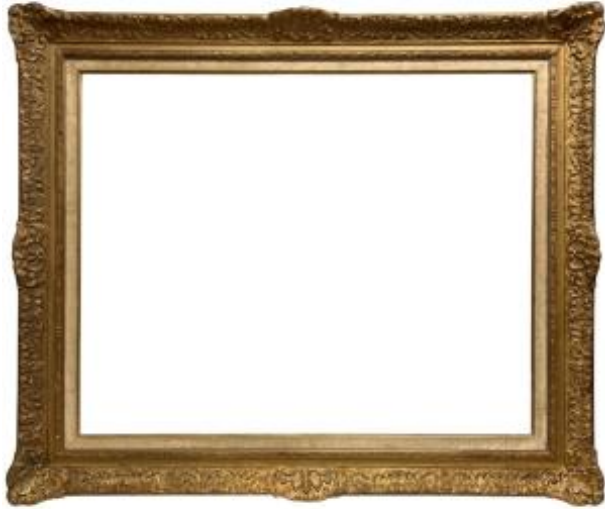

Louis XIV Style Frame -- 73.4 X 91.7 Cm -- Ref. 2224

1 000 EUR

Period : 20th century

Condition : Bon état

Material : Stucco

Description

Louis XIV style frame, Bérain decor and matching Marie-Louise canvas. View dimensions: 71.5 x 90 cm External dimensions: 94 x 112.5 cm Rebate dimensions: 73.4 x 91.7 cm Rebate without ML: 78.5 x 97 Moulding width: 11 cm Thickness: 8 cm Rebate width: 1 cm