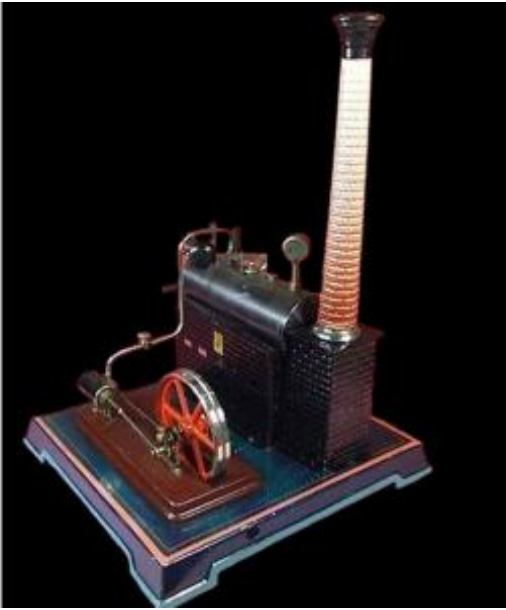

Bing Steam Factory 1900

650 EUR

Period : 20th century

Condition : Très bon état

Material : Metal

Description

Beautiful BING brand steam engine in its original box but without the lid. Total height: 34 cm, base: 26 X 24 cm