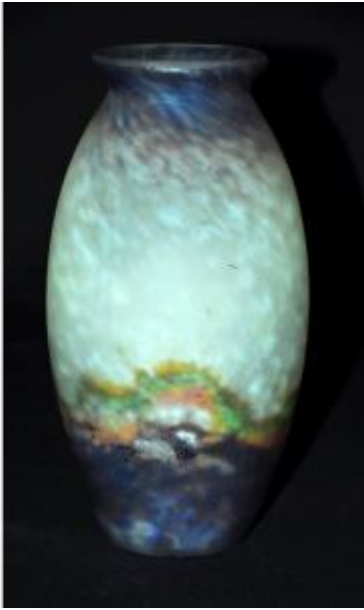

## Vase Signed Muller Frères In Glass Paste Landscape Early 20th Century

450 EUR

Signature : Muller Frères

Period : 20th century

Condition : Bon état

Material : Glass paste

Diameter : 11 cm

Height : 22 cm

### Description

Glass paste vase by Muller Frères Lunéville, decorated with a landscape. This early 20th-century work is characteristic of the Muller brothers, known for their creations inspired by nature and the Art Nouveau movement. Its curved shape features a slightly flared neck and a play of blended colors evoking a twilight atmosphere.