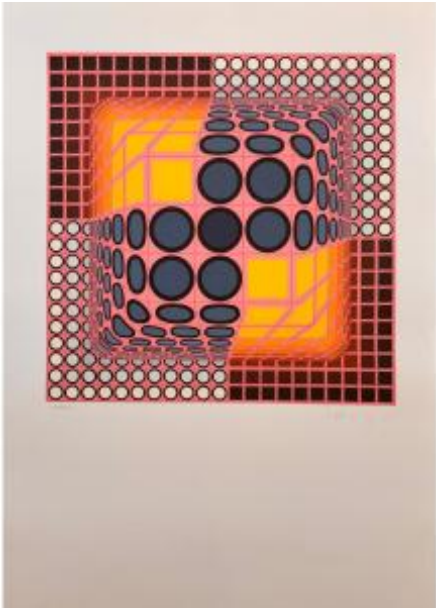

Signed And Numbered Serigraph By Vasarely

950 EUR

Signature : VASARELY VICTOR (1906-1997)

Period : 20th century

Condition : Bon état

Material : Paper

Width : 510 mm

Height : 700 mm

Description

JENGE

Superb and fresh screenprint signed and numbered 219/300.

1980

Benavides: 1168

Image width: 395.00

Image height: 395.00

Sheet width: 510.00